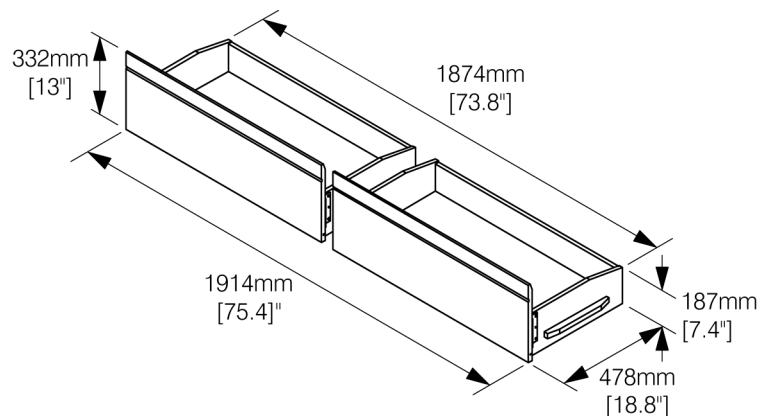

Trundle Bed

Trundle Bed Rails - Box 1 of 2

	Box H	Box W	Box L	Cubes	Net Wt.	Gr. Wt.
YT1-TWN-	90mm	335mm	1915mm	0.058m3	12.8Kg	14.2Kg
	3.5in	13.2in	75.4in	2.04cuft	28.1lb	31.3lb

Trundle Slats - Box 2 of 2

	Box H	Box W	Box L	Cubes	Net Wt.	Gr. Wt.
YT2-TWN-	72mm	254mm	994mm	0.018m3	7.4Kg	7.7Kg
	2.8in	10.0in	39.1in	0.64cuft	16.3lb	17.0lb

Storage Drawers

Storage Drawers (1 Pair)

	Box H	Box W	Box L	Cubes	Net Wt.	Gr. Wt.
YDR-	79mm	518mm	968mm	0.040m3	20.0Kg	21.1Kg
	3.1in	20.4in	38.1in	1.40cuft	44.1lb	46.4lb