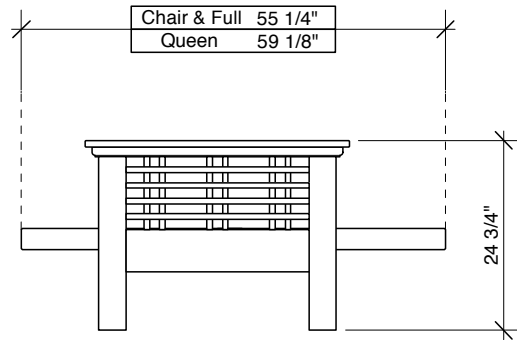

SEATING POSITION

BED POSITION

SEATING POSITION - Top View

Assembled Product and Carton Dimensions \*

**Shoefittings™ Bronze System Arms (Box 1)**

Vancouver Arm BA-VCV-

	H	W	L	m3		Net	Gross
mm	105	720	905	0.068 m3	Kg	13	16
inches	4.1	28.3	35.6	2.42 cu.ft.	lbs	28.6	35.2

**Shoefittings™ Bronze System Body (Box 2)**

Chair Body BN-CHR-

	H	W	L	m3		Net	Gross
mm	135	800	860	0.093 m3	Kg	14	16
inches	5.3	31.5	33.9	3.28 cu.ft.	lbs	30.8	35

Full Body BN-FUL-

	H	W	L	m3		Net	Gross
mm	135	875	1950	0.230 m3	Kg	34	36
inches	5.3	34.4	76.8	8.13 cu.ft.	lbs	74.8	79.2

Queen Body BN-QEN-

	H	W	L	m3		Net	Gross
mm	135	960	2090	0.271 m3	Kg	35	38
inches	5.3	37.8	82.3	9.57 cu.ft.	lbs	77	83.6

**Standard Lounger Body (Box 2)**

39" Lounger Body BL-TWN-

	H	W	L	m3		Net	Gross
mm	175	870	1075	0.164 m3	Kg	24	26
inches	6.9	34.3	42.3	5.78 cu.ft.	lbs	52.8	57.2

54" Lounger Body BL-LST-

	H	W	L	m3		Net	Gross
mm	170	880	1450	0.217 m3	Kg	32	34
inches	6.7	34.6	57.1	7.66 cu.ft.	lbs	70.4	74.8

Night & Day Furniture  
www.nightanddayfurniture.com

STANDARD COLLECTION

Vancouver