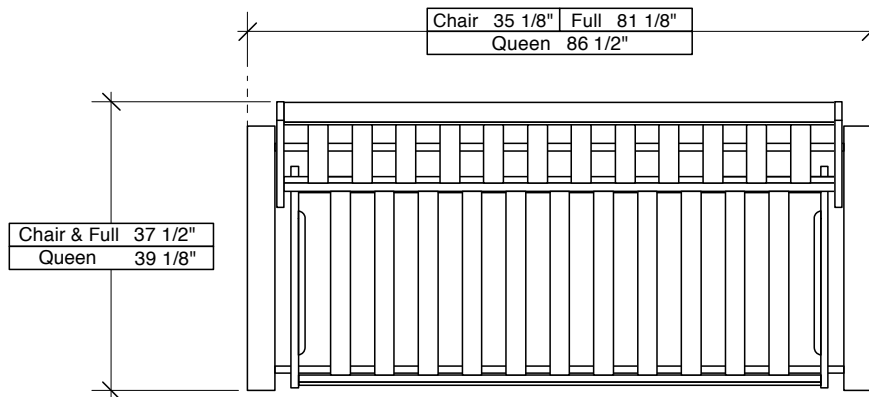

SEATING POSITION

BED POSITION

SEATING POSITION - Top View

Assembled Product and Carton Dimensions \*

**Shoefittings™ Bronze System Arms (Box 1)**

Vancouver Arm BA-VCV-

	H	W	L	m3		Net	Gross
mm	105	720	905	0.068 m3	Kg	13	16
inches	4.1	28.3	35.6	2.42 cu.ft.	lbs	28.6	35.2

**Shoefittings™ Bronze System Body (Box 2)**

Chair Body BN-CHR-

	H	W	L	m3		Net	Gross
mm	135	800	860	0.093 m3	Kg	14	16
inches	5.3	31.5	33.9	3.28 cu.ft.	lbs	30.8	35

Full Body BN-FUL-

	H	W	L	m3		Net	Gross
mm	135	875	1950	0.230 m3	Kg	34	36
inches	5.3	34.4	76.8	8.13 cu.ft.	lbs	74.8	79.2

Queen Body BN-QEN-

	H	W	L	m3		Net	Gross
mm	135	960	2090	0.271 m3	Kg	35	38
inches	5.3	37.8	82.3	9.57 cu.ft.	lbs	77	83.6

**Standard Lounger Body (Box 2)**

39" Lounger Body BL-TWN-

	H	W	L	m3		Net	Gross
mm	175	870	1075	0.164 m3	Kg	24	26
inches	6.9	34.3	42.3	5.78 cu.ft.	lbs	52.8	57.2

54" Lounger Body BL-LST-

	H	W	L	m3		Net	Gross
mm	170	880	1450	0.217 m3	Kg	32	34
inches	6.7	34.6	57.1	7.66 cu.ft.	lbs	70.4	74.8

Night & Day Furniture  
www.nightanddayfurniture.com

STANDARD COLLECTION

Vancouver