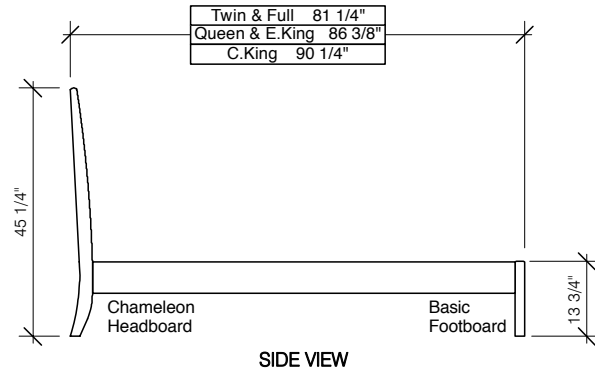

CHAMELEON HEADBOARD

BASIC FOOTBOARD

SIDE VIEW

Assembled Product and Carton Dimensions \*

# Chamomile

SPICES BEDROOM COLLECTION

Night & Day Furniture  
www.nightanddayfurniture.com

Headboard - Box 1 of 4

Box Dimensions

	H	W	L	m3
Twin (PH-CAM-TWN-)	mm 120	1230	1160	0.171 m3
	inches 4 3/4	48 3/8	45 5/8	6.05 cu.ft.
Full (PH-CAM-FUL-)	mm 120	1230	1540	0.227 m3
	inches 4 3/4	48 3/8	60 5/8	8.03 cu.ft.
Queen (PH-CAM-QEN-)	mm 120	1230	1690	0.249 m3
	inches 4 3/4	48 3/8	66 1/2	8.81 cu.ft.
Eastern King (PH-CAM-EKG-)	mm 120	1230	1995	0.294 m3
	inches 4 3/4	48 3/8	78 1/2	10.40 cu.ft.
California King (PH-CAM-CKG-)	mm 120	1230	2100	0.31 m3
	inches 4 3/4	48 3/8	82 5/8	10.95 cu.ft.

Box Weight

	Net	Gross
Kg	14	16
lbs	31	35
Kg	18.5	21
lbs	41	46
Kg	19.5	22.5
lbs	43	50
Kg	23.5	27.5
lbs	52	61
Kg	25.5	28.5
lbs	56	63

Footboard - Box 2 of 4

Box Dimensions

	H	W	L	m3
Twin (PF-BAS-TWN-)	mm 60	405	1150	0.028 m3
	inches 2 3/8	16	45 1/4	0.99 cu.ft.
Full (PF-BAS-FUL-)	mm 60	405	1540	0.037 m3
	inches 2 3/8	16	60 5/8	1.32 cu.ft.
Queen (PF-BAS-QEN-)	mm 60	405	1675	0.041 m3
	inches 2 3/8	16	66	1.44 cu.ft.
Eastern King (PF-BAS-EKG-)	mm 60	405	2140	0.052 m3
	inches 2 3/8	16	84 1/4	1.84 cu.ft.
California King (PF-BAS-CKG-)	mm 57	428	1994	0.049 m3
	inches 2 1/4	16 7/8	78 1/2	1.72 cu.ft.

Box Weight

	Net	Gross
Kg	6	7
lbs	13	15
Kg	7	8
lbs	15	18
Kg	7.5	9
lbs	17	20
Kg	8.5	10.5
lbs	19	23
Kg	8	10
lbs	18	22

Rails - Box 3 of 4

Box Dimensions

	H	W	L	m3
Twin (PQ-TWN-)	mm 92	215	1980	0.040 m3
	inches 3 5/8	8 1/2	78	1.38 cu.ft.
Full (PQ-FUL-)	mm 115	220	1980	0.050 m3
	inches 4 1/2	8 5/8	78	1.77 cu.ft.
Queen (PQ-QEN/EKG-)	mm 115	220	2110	0.053 m3
	inches 4 1/2	8 5/8	83 1/8	1.89 cu.ft.
Eastern King (PQ-QEN/EKG-)	mm 115	220	2110	0.053 m3
	inches 4 1/2	8 5/8	83 1/8	1.89 cu.ft.
California King (PQ-CKG-)	mm 115	220	2210	0.056 m3
	inches 4 1/2	8 5/8	87	1.97 cu.ft.