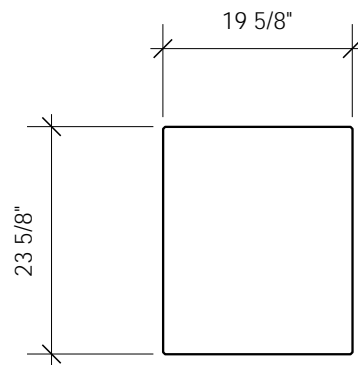

Seasons Table Product Dimensions

Seasons Coffee Table

TOP VIEW

SIDE VIEW

END VIEW

Seasons End Table

TOP VIEW

SIDE VIEW

END VIEW

Oak Ottoman Product Dimensions

Chair Ottoman

TOP VIEW

SIDE VIEW

END VIEW

Loveseat Ottoman

TOP VIEW

SIDE VIEW

END VIEW