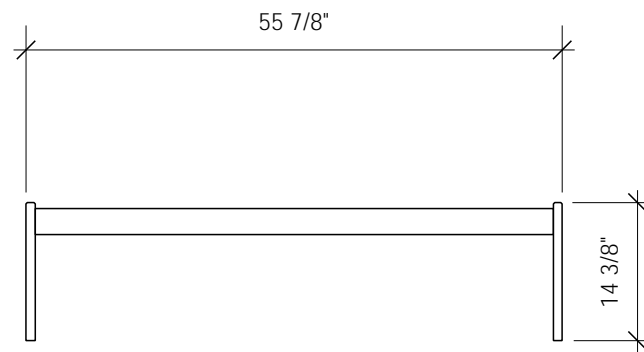

Seasons Table Product Dimensions

Seasons Coffee Table

TOP VIEW

SIDE VIEW

END VIEW

Seasons End Table

TOP VIEW

SIDE VIEW

END VIEW

Oak Ottoman Product Dimensions

Chair Ottoman

TOP VIEW

SIDE VIEW

END VIEW

Loveseat Ottoman

TOP VIEW

SIDE VIEW

END VIEW