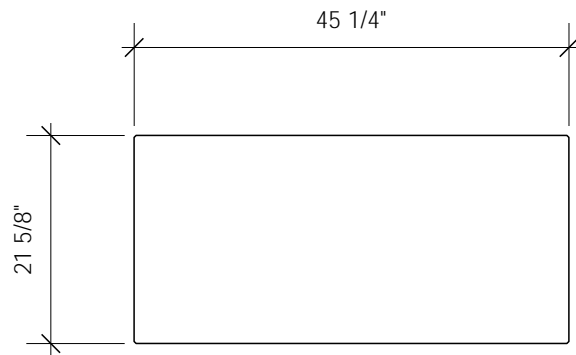

Seasons Table Product Dimensions

Seasons Coffee Table

TOP VIEW

SIDE VIEW

END VIEW

Seasons End Table

TOP VIEW

SIDE VIEW

END VIEW

Oak Ottoman Product Dimensions

Chair Ottoman

TOP VIEW

SIDE VIEW

END VIEW

Loveseat Ottoman

TOP VIEW

SIDE VIEW

END VIEW