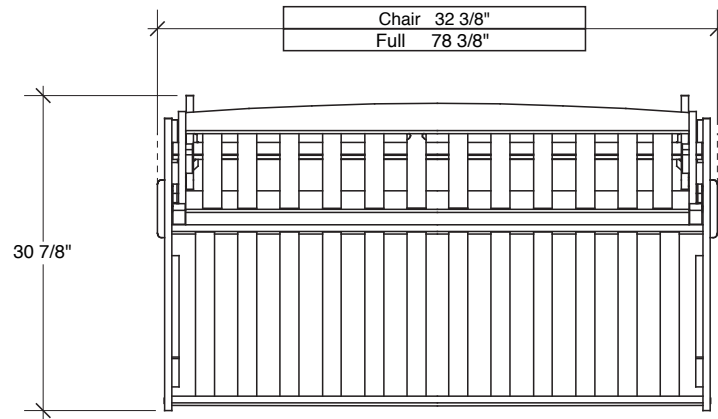

SEATING POSITION

BED POSITION

SEATING POSITION – Top View

Assembled Product Dimensions*

SCOOTER

Box Dimensions

	H	W	L	m3	
Chair	mm	190	755	1090	0.156 m3
	inches	7 1/2"	29 3/4"	42 7/8"	5.51 cu.ft.
Full	mm	150	800	2020	0.242 m3
	inches	5 7/8"	31 1/2"	79 1/2"	8.55 cu.ft.

Box Weight

	Net	Gross
Chair	Kg 25	29
	lbs 55	64
Full	Kg 40	45
	lbs 88	99

Carton Dimensions*

SCOOTER Collection by Pete Dodge

SCOOTER™

SHOE FITTINGS™

*Please note. The above weights and measures may be subject to change without notice.