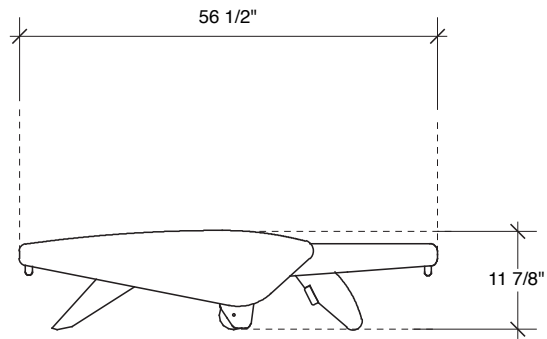

SEATING POSITION

BED POSITION

SEATING POSITION – Top View

Assembled Product Dimensions*

SCOOTER

Box Dimensions

	H	W	L	m3	
Chair	mm	190	755	1090	0.156 m3
	inches	7 1/2"	29 3/4"	42 7/8"	5.51 cu.ft.
Full	mm	150	800	2020	0.242 m3
	inches	5 7/8"	31 1/2"	79 1/2"	8.55 cu.ft.

Box Weight

	Net	Gross
Chair	Kg 25	29
	lbs 55	64
Full	Kg 40	45
	lbs 88	99

Carton Dimensions*

SCOOTER Collection by Pete Dodge

SCOOTER™

SHOE FITTINGS™

*Please note. The above weights and measures may be subject to change without notice.