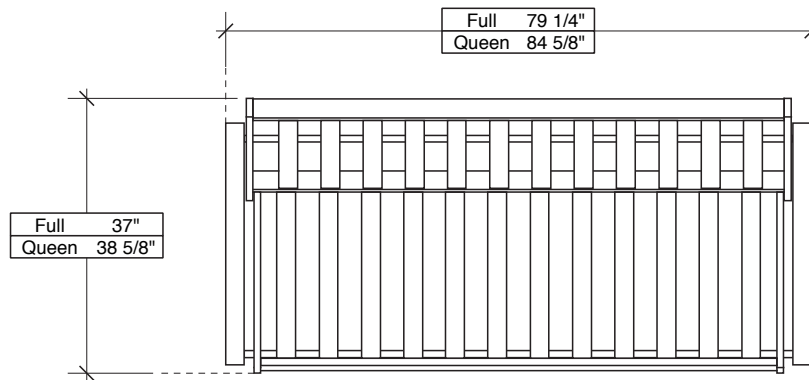

SEATING POSITION

BED POSITION

SEATING POSITION – Top View

Assembled Product Dimensions\*

**TRINITY**

Box Dimensions (Arms and Body in one Box)

	H	W	L	m3	
Full	mm	165	745	1910	0.235 m3
	inches	6 1/2"	29 3/8"	75 1/4"	8.30 cu.ft.
Queen	mm	165	930	2040	0.313 m3
	inches	6 1/2"	36 5/8"	79 1/8"	11.05 cu.ft.

Box Weight

	Net	Gross	
Full	Kg	43	47
	lbs	95	103
Queen	Kg	48	52
	lbs	106	114

Carton Dimensions\*

Night & Day Furniture  
www.nightanddayfurniture.com

1501 NE 106th Street Vancouver WA 98686  
Tel: (360) 573-3309 Fax: (360) 573-3326