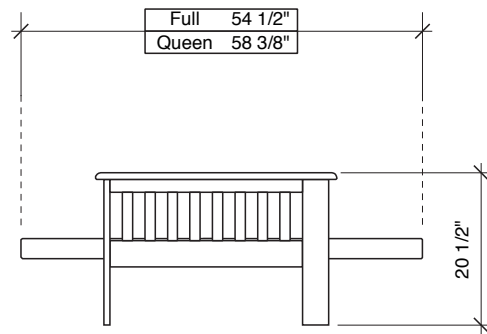

SEATING POSITION

BED POSITION

SEATING POSITION – Top View

Assembled Product Dimensions\*

**TRINITY**

Box Dimensions (Arms and Body in one Box)

	H	W	L	m3	
Full	mm	165	745	1910	0.235 m3
	inches	6 1/2"	29 3/8"	75 1/4"	8.30 cu.ft.
Queen	mm	165	930	2040	0.313 m3
	inches	6 1/2"	36 5/8"	79 1/8"	11.05 cu.ft.

Box Weight

	Net	Gross	
Full	Kg	43	47
	lbs	95	103
Queen	Kg	48	52
	lbs	106	114

Carton Dimensions\*

Night & Day Furniture  
www.nightanddayfurniture.com

1501 NE 106th Street Vancouver WA 98686  
Tel: (360) 573-3309 Fax: (360) 573-3326