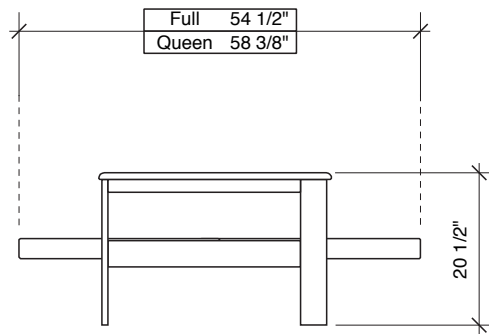

SEATING POSITION

BED POSITION

SEATING POSITION – Top View

Assembled Product Dimensions\*

**ALBANY**

Box Dimensions (Arms and Body in one Box)

	H	W	L	m3	
Full	mm	165	745	1910	0.235 m3
	inches	6 1/2"	29 3/8"	75 1/4"	8.30 cu.ft.
Queen	mm	165	930	2010	0.313 m3
	inches	6 1/2"	36 5/8"	79 1/8"	11.05 cu.ft.

Box Weight

	Net	Gross	
Full	Kg	41	45
	lbs	90	99
Queen	Kg	45	49
	lbs	99	108

Carton Dimensions\*

Night & Day Furniture  
www.nightanddayfurniture.com

1501 NE 106th Street Vancouver WA 98686  
Tel: (360) 573-3309 Fax: (360) 573-3326