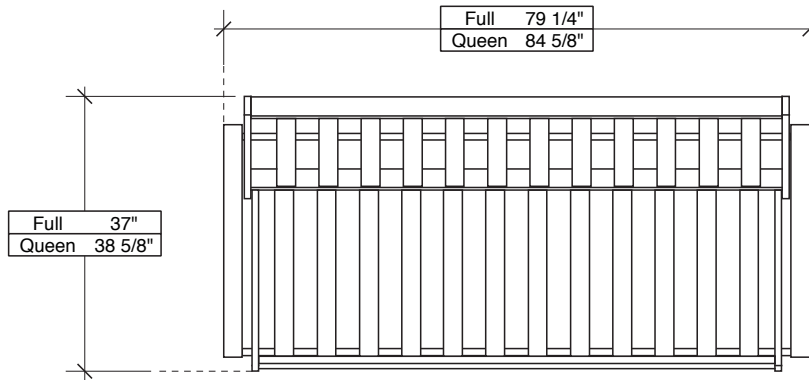

SEATING POSITION

BED POSITION

SEATING POSITION – Top View

Assembled Product Dimensions\*

**ALBANY**

Box Dimensions (Arms and Body in one Box)

	H	W	L	m3	
Full	mm	165	745	1910	0.235 m3
	inches	6 1/2"	29 3/8"	75 1/4"	8.30 cu.ft.
Queen	mm	165	930	2010	0.313 m3
	inches	6 1/2"	36 5/8"	79 1/8"	11.05 cu.ft.

Box Weight

	Net	Gross	
Full	Kg	41	45
	lbs	90	99
Queen	Kg	45	49
	lbs	99	108

Carton Dimensions\*

Night & Day Furniture  
www.nightanddayfurniture.com

1501 NE 106th Street Vancouver WA 98686  
Tel: (360) 573-3309 Fax: (360) 573-3326