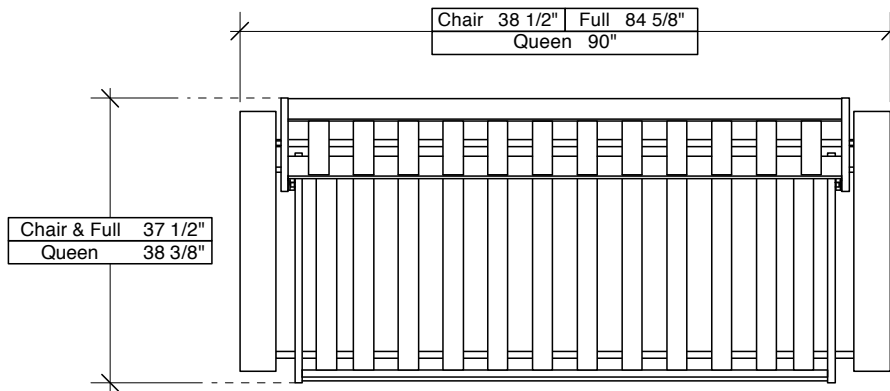

SEATING POSITION

BED POSITION

SEATING POSITION - Top View

Assembled Product and Carton Dimensions \*

**Shoefittings™ Gold System Arms (Box 1)**

Winter Arm SA-WNT-

	H	W	L	m3		Net	Gross
mm	215	700	895	0.135 m3	Kg	20	22
inches	8.5	27.6	35.2	4.76 cu.ft.	lbs	44	48.4

**Shoefittings™ Gold System Body (Box 2)**

Chair Body SB-CHR-

	H	W	L	m3		Net	Gross
mm	130	770	870	0.087 m3	Kg	13	15
inches	5.1	30.3	34.3	3.08 cu.ft.	lbs	28.6	33

Full Body SB-FUL-

	H	W	L	m3		Net	Gross
mm	125	840	1980	0.208 m3	Kg	32	34
inches	4.9	33.1	78	7.34 cu.ft.	lbs	70	74.8

Queen Body SB-QEN-

	H	W	L	m3		Net	Gross
mm	125	940	2130	0.250 m3	Kg	37	41
inches	4.9	37	83.9	8.84 cu.ft.	lbs	81.4	90

**Premium Lounger Body (Box 2)**

39" Lounger Body SL-TWN-

	H	W	L	m3		Net	Gross
mm	175	870	1075	0.164 m3	Kg	20	22
inches	6.9	34.3	42.3	5.78 cu.ft.	lbs	44	48.4