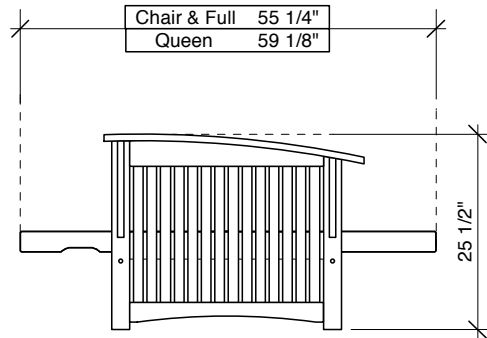

SEATING POSITION

BED POSITION

SEATING POSITION - Top View

Assembled Product and Carton Dimensions \*

**Shoefittings™ Gold System Arms (Box 1)**

Winter Arm SA-WNT-

	H	W	L	m3		Net	Gross
mm	215	700	895	0.135 m3	Kg	20	22
inches	8.5	27.6	35.2	4.76 cu.ft.	lbs	44	48.4

**Shoefittings™ Gold System Body (Box 2)**

Chair Body SB-CHR-

	H	W	L	m3		Net	Gross
mm	130	770	870	0.087 m3	Kg	13	15
inches	5.1	30.3	34.3	3.08 cu.ft.	lbs	28.6	33

Full Body SB-FUL-

	H	W	L	m3		Net	Gross
mm	125	840	1980	0.208 m3	Kg	32	34
inches	4.9	33.1	78	7.34 cu.ft.	lbs	70	74.8

Queen Body SB-QEN-

	H	W	L	m3		Net	Gross
mm	125	940	2130	0.250 m3	Kg	37	41
inches	4.9	37	83.9	8.84 cu.ft.	lbs	81.4	90

**Premium Lounger Body (Box 2)**

39" Lounger Body SL-TWN-

	H	W	L	m3		Net	Gross
mm	175	870	1075	0.164 m3	Kg	20	22
inches	6.9	34.3	42.3	5.78 cu.ft.	lbs	44	48.4

54" Lounger Body SL-LST-

	H	W	L	m3		Net	Gross
mm	170	880	1450	0.217 m3	Kg	32	34
inches	6.7	34.6	57.1	7.66 cu.ft.	lbs	70.4	74.8

Night & Day Furniture  
www.nightanddayfurniture.com

P R E M I U M C O L L E C T I O N