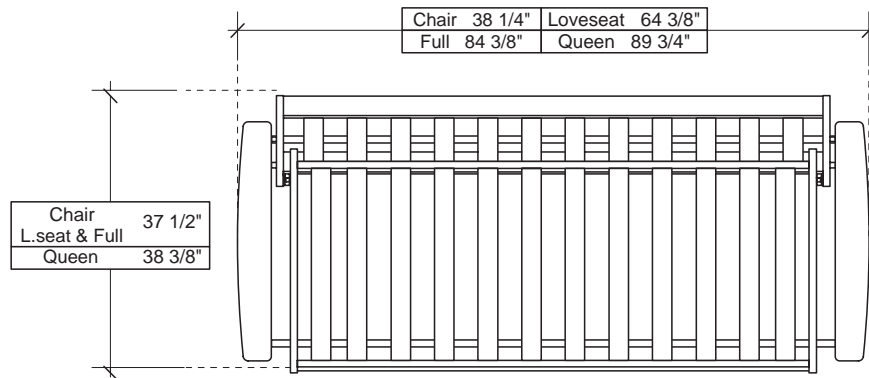

SEATING POSITION

BED POSITION

SEATING POSITION Top View

Assembled Product Dimensions\*

Shoefittings™ Gold System Arms (Box 1)

	H	W	L	m3		Net	Gross
mm	215	710	895	0.137 m3	Kg	n/a	n/a
inches	8 1/2"	28"	35 1/4"	4.82 cu.ft.	lbs	n/a	n/a

Shoefittings™ Gold System Body (Box 2)

	H	W	L	m3		Net	Gross
mm	130	800	855	0.089 m3	Kg	14	15
inches	5 1/8"	31 1/2"	33 5/8"	3.14 cu.ft.	lbs	31	33

mm	130	840	1470	0.161 m3	Kg	25	27
inches	5 1/8"	33 1/8"	57 7/8"	5.67 cu.ft.	lbs	55	59

mm	125	840	1975	0.207 m3	Kg	35	37
inches	4 7/8"	33 1/8"	77 3/4"	7.32 cu.ft.	lbs	77	81

mm	125	945	2110	0.249 m3	Kg	38	40
inches	4 7/8"	37 1/4"	83 1/8"	8.80 cu.ft.	lbs	84	88

Carton Dimensions\*

P R E M I U M C O L L E C T I O N