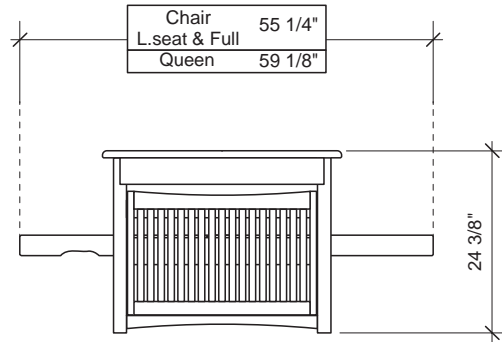

SEATING POSITION

BED POSITION

SEATING POSITION Top View

Assembled Product Dimensions\*

Shoefittings™ Gold System Arms (Box 1)

	H	W	L	m3		Net	Gross
mm	215	710	895	0.137 m3	Kg	n/a	n/a
inches	8 1/2"	28"	35 1/4"	4.82 cu.ft.	lbs	n/a	n/a

Shoefittings™ Gold System Body (Box 2)

	H	W	L	m3		Net	Gross
mm	130	800	855	0.089 m3	Kg	14	15
inches	5 1/8"	31 1/2"	33 5/8"	3.14 cu.ft.	lbs	31	33

mm	130	840	1470	0.161 m3	Kg	25	27
inches	5 1/8"	33 1/8"	57 7/8"	5.67 cu.ft.	lbs	55	59

mm	125	840	1975	0.207 m3	Kg	35	37
inches	4 7/8"	33 1/8"	77 3/4"	7.32 cu.ft.	lbs	77	81

mm	125	945	2110	0.249 m3	Kg	38	40
inches	4 7/8"	37 1/4"	83 1/8"	8.80 cu.ft.	lbs	84	88

Carton Dimensions\*

P R E M I U M C O L L E C T I O N