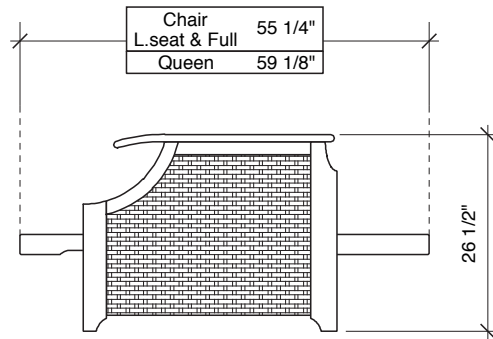

SEATING POSITION

BED POSITION

SEATING POSITION – Top View

Assembled Product Dimensions*

Shoefittings™ Gold System Arms (Box 1)

Dusk		H	W	L	m3	Kg	Net	Gross
		mm	inches	mm	inches		mm	inches
		135	760	947	0.097		19	21
		5 3/8"	29 7/8"	37 1/4"	3.43		42	46

Shoefittings™ Gold System Body (Box 2)

Chair		H	W	L	m3	Kg	Net	Gross
		mm	inches	mm	inches		mm	inches
		130	800	855	0.089		14	15
		5 1/8"	31 1/2"	33 5/8"	3.14		31	33
Loveseat	mm	130	840	1470	0.161	Kg	25	27
	inches	5 1/8"	33 1/8"	57 7/8"	5.67	lbs	55	59
Full	mm	125	840	1975	0.207	Kg	35	37
	inches	4 7/8"	33 1/8"	77 3/4"	7.32	lbs	77	81
Queen	mm	125	945	2110	0.249	Kg	38	40
	inches	4 7/8"	37 1/4"	83 1/8"	8.80	lbs	84	88