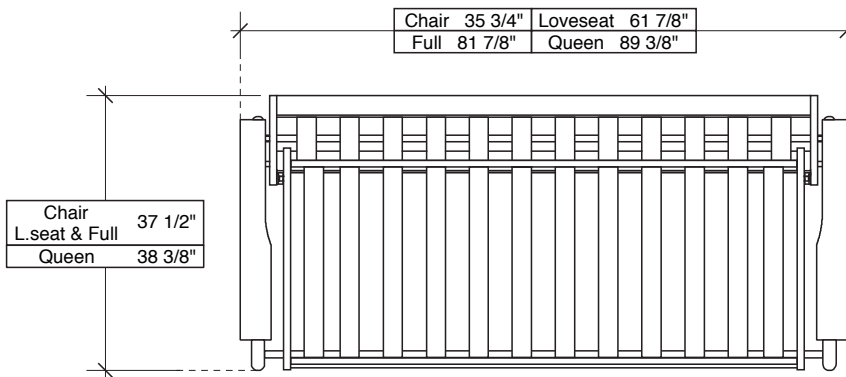

SEATING POSITION

BED POSITION

SEATING POSITION – Top View

Assembled Product Dimensions*

Shoefittings™ Gold System Arms (Box 1)

Dusk		H	W	L	m3	Kg	Net	Gross
		mm	inches	mm	inches		mm	inches
		135	760	947	0.097		19	21
		5 3/8"	29 7/8"	37 1/4"	3.43		42	46

Shoefittings™ Gold System Body (Box 2)

Chair		H	W	L	m3	Kg	Net	Gross
		mm	inches	mm	inches		mm	inches
		130	800	855	0.089		14	15
		5 1/8"	31 1/2"	33 5/8"	3.14		31	33
Loveseat	mm	130	840	1470	0.161	Kg	25	27
	inches	5 1/8"	33 1/8"	57 7/8"	5.67	lbs	55	59
Full	mm	125	840	1975	0.207	Kg	35	37
	inches	4 7/8"	33 1/8"	77 3/4"	7.32	lbs	77	81
Queen	mm	125	945	2110	0.249	Kg	38	40
	inches	4 7/8"	37 1/4"	83 1/8"	8.80	lbs	84	88