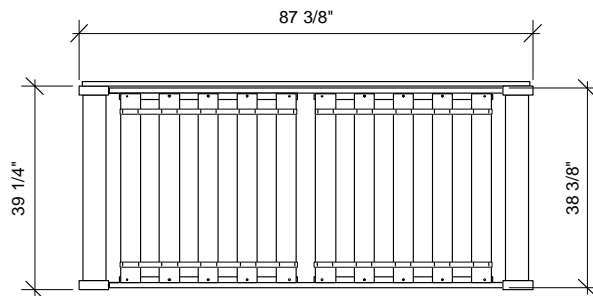

NIGHTFALL ARMS

FRONT VIEW

TOP VIEW

Assembled Product and Carton Dimensions\*

Nightfall Arms - Box 1 of 3 (DBA-NFA-)

	Box Dimensions			
	H	W	L	m3
mm	245	830	1080	0.220 m3
inches	9 5/8	32 5/8	42 1/2	7.75 cu.ft.

	Box Weight	
	Net	Gross
Kg	21	24
lbs	46	53

Nightfall Back Panel - Box 2 of 3 (DBP-NFA-)

	Box Dimensions			
	H	W	L	m3
mm	35	580	2280	0.046 m3
inches	1 3/8	22 7/8	89 3/4	1.63 cu.ft.

	Box Weight	
	Net	Gross
Kg	7	8
lbs	15	18

Slats & Rails - Box 3 of 3 (DBR-TWN-)

	Box Dimensions			
	H	W	L	m3
mm	138	235	1990	0.065 m3
inches	5 3/8	9 1/4	78 3/8	1.56 cu.ft.

	Box Weight	
	Net	Gross
Kg	17	18
lbs	37	40

Night & Day Furniture  
[www.nightanddayfurniture.com](http://www.nightanddayfurniture.com)