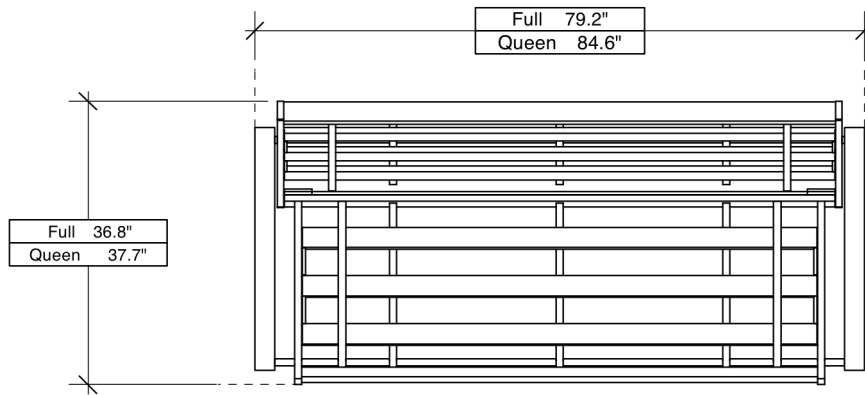

SEATING POSITION

BED POSITION

SEATING POSITION - Top View

Trinity (Arms and Body in one Box)

	Box H	Box W	Box L	Cubes	Net Wt.	Gr. Wt.
Full	95mm	600mm	2000mm	0.114m3	34.0Kg	37.0Kg
LTRI-FUL-	3.7in.	23.6in.	78.7in.	4.03cuft	75.0lb	81.6lb
Queen	100mm	610mm	2140mm	0.131m3	38.0Kg	41.0Kg
LQEN-QEN-	3.9in.	24.0in.	84.3in.	4.61cuft	83.8lb	90.4lb

Assembled Product and Carton Dimensions*

**Please Note The Above Weights and Measures may be subject to change without notice.*