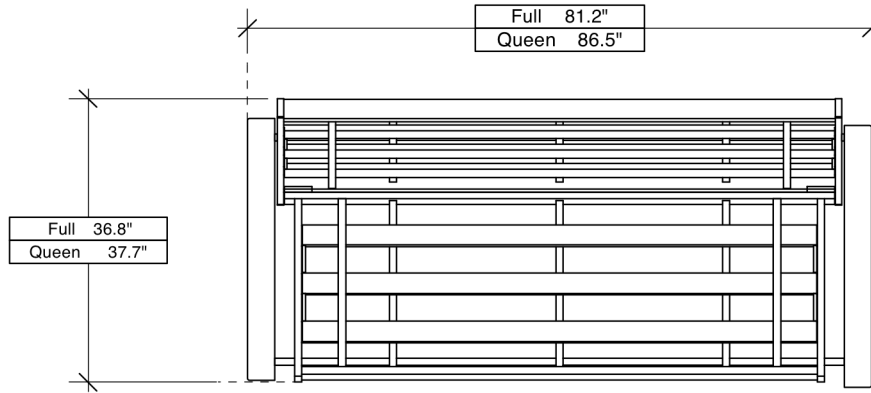

SEATING POSITION

BED POSITION

SEATING POSITION - Top View

**Biltmore (Arms and Body in one Box)**

	Box H	Box W	Box L	Cubes	Net Wt.	Gr. Wt.
Full	110mm	590mm	1915mm	0.124m3	38.5Kg	41.0Kg
LBIL-FUL-	4.3in.	23.2in.	75.4in.	4.39cuft	84.9lb	90.4lb
Queen	110mm	610mm	2065mm	0.139m3	44.0Kg	46.0Kg
LBIL-QEN-	4.3in.	24.0in.	81.3in.	4.89cuft	97.0lb	101.4lb

**Assembled Product and Carton Dimensions\***

*\*Please Note The Above Weights and Measures may be subject to change without notice.*