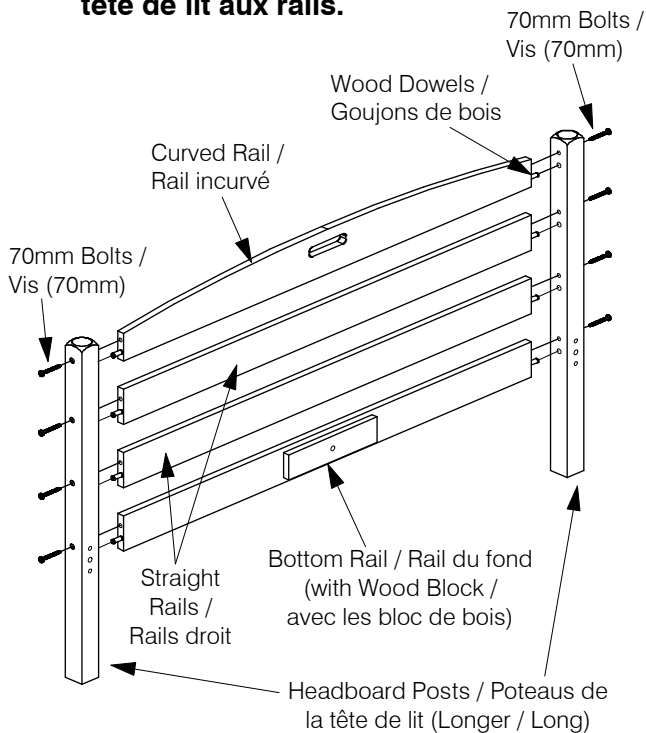

2 Hardware in this Box / Quincaillerie incluse

3 Assemble the Headboard Post to the Rails. / Assembler les poteaus de tête de lit aux rails.